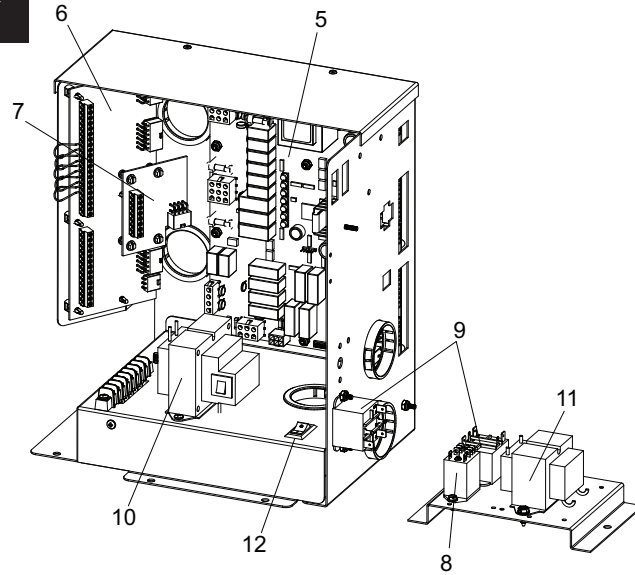

CONTROL PANEL ASSEMBLY