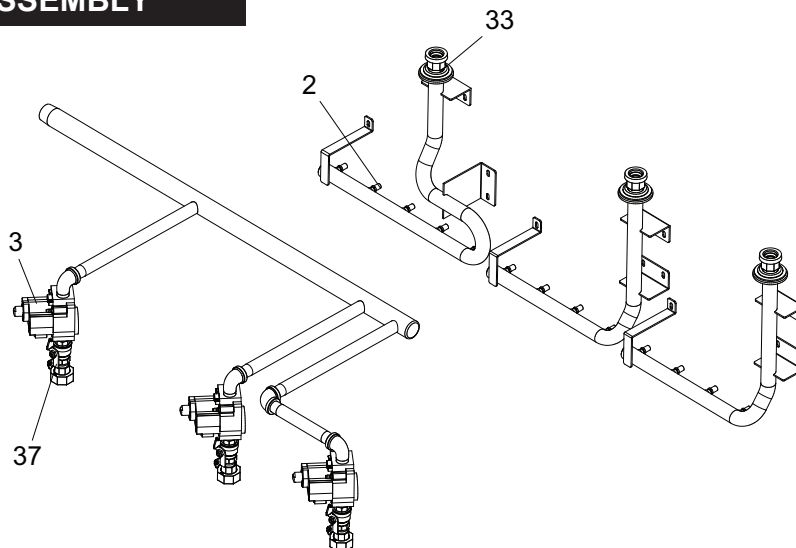

## GAS TRAIN ASSEMBLY

ITEM NO.	PART NO.	DESCRIPTION	MODEL NO.
<b>BURNERS</b>			
1	100135300 is Main Burner	Model 100135270 100135300	
		500 1 ea 9 ea	
	100135270 is Main Burner w/ compression fitting.	650 1 ea 12 ea	
		750 1 ea 14 ea	
<b>GAS TRAIN ASSEMBLIES</b>			
2	100208344	ORIFICE, NATURAL	ALL
2	100208345	ORIFICE, LP	ALL
3	100208601	GAS VALVE ASSEMBLY, NATURAL	ALL
3	100208608	GAS VALVE ASSEMBLY, LP	ALL
<b>CONTROLS &amp; GAUGES</b>			
4	<b>100208468*</b>	USER INTERFACE CONTROL	ALL
5	<b>100208469*</b>	MAIN CONTROL BOARD	ALL
6	<b>100208475*</b>	CONNECTION BOARD	ALL
7	<b>100167850*</b>	SENSOR BOARD	ALL
8	<b>100208490*</b>	RELAY, 120V, 1.2VA	ALL
9	<b>100208509*</b>	RELAY, 120VAC, 60HZ, 10.8 AMP	ALL
10	100208246	TRANSFORMER, 24V, 60VA	ALL
11	100208249	TRANSFORMER, 27.5V, 50VA	500
11	100208246	TRANSFORMER, 24V, 60VA	650 & 750
12	100208242	ON/OFF SWITCH W/ I-O SYMBOL	ALL
13	100233485	FAN ASSEMBLY	ALL
14	<b>100233678*</b>	GASKET, FAN	ALL
15	<b>100294585*</b>	PRESSURE SWITCH, .68" WATER COLUMN	ALL
16	<b>100208384*</b>	PRESSURE SWITCH, .85" WATER COLUMN	ALL
17	<b>100165937*</b>	IGNITOR, HOT SURFACE	ALL
18	<b>100208087*</b>	GASKET, IGNITOR	ALL
<b>HEAT EXCHANGER</b>			
19	100147346	HEAT EXCHANGER, HLW (PRIOR TO 4-1-2017)	500
19	100147348	HEAT EXCHANGER, HLW (PRIOR TO 4-1-2017)	650
19	100147350	HEAT EXCHANGER, HLW (PRIOR TO 4-1-2017)	750
19	100147344	HEAT EXCHANGER, H (BEGINNING 4-1-2017)	500
19	100147347	HEAT EXCHANGER, H (BEGINNING 4-1-2017)	650
19	100147349	HEAT EXCHANGER, H (BEGINNING 4-1-2017)	750
20	100151232	V-BAFFLE (5 REQ.)	500
20	100290355	V-BAFFLE (5 REQ.)	650
20	100151234	V-BAFFLE (5 REQ.)	750
21	100151525	V-BAFFLE FRAME RUNNER (2 REQ)	500
21	100151526	V-BAFFLE FRAME RUNNER (2 REQ)	650
21	100151527	V-BAFFLE FRAME RUNNER (2 REQ)	750
22	100163183	V-BAFFLE RETAINER (2 REQ)	ALL
23	100208106	GASKET, HEAT SHIELD	ALL
24	100208655	FLOW SWITCH	ALL
25	100208559	SENSOR,DUAL IMMERSION, OUTLET	ALL
26	100208553	SENSOR, IMMERSION, INLET	ALL
27	100233496	BULBWELL 3/4" NPT X .382 ID	ALL
28	100208446	T&P RELIEF VALVE, 3/4", 150 PSI	ALL
<b>PUMP</b>			
29	100133611	PUMP ASSEMBLY, 1/4 HP, 2" FLANGE, BRONZE	ALL
<b>MISCELLANEOUS</b>			
30	100163259	SIGHT GLASS KIT	ALL
31	100233729	GASKET, SIGHT GLASS	ALL
32	100289397	CONDUIT BODY	ALL
33	100208097	GASKET, ESCUTCHEON, 3/4"	ALL
34	100289391	SCREW, KNURLED HEAD	ALL
35	100166615	CPVC PIPING LOOP 2" HORIZONTAL	ALL
35	100166614	CPVC PIPING LOOP 2" VERTICAL	ALL
36	100285166	VALVE, BYPASS, 3-WAY	ALL
37	100288508	GAS SHUT-OFF VALVE, 3/4" NPT, BRASS	ALL
-	100233577	FILTER 12" X 12" X 1"	ALL
PLEASE HAVE MODEL NUMBER AND SERIAL NUMBER WHEN ORDERING PARTS *ITEMS DENOTE SUGGESTED INVENTORY PARTS			